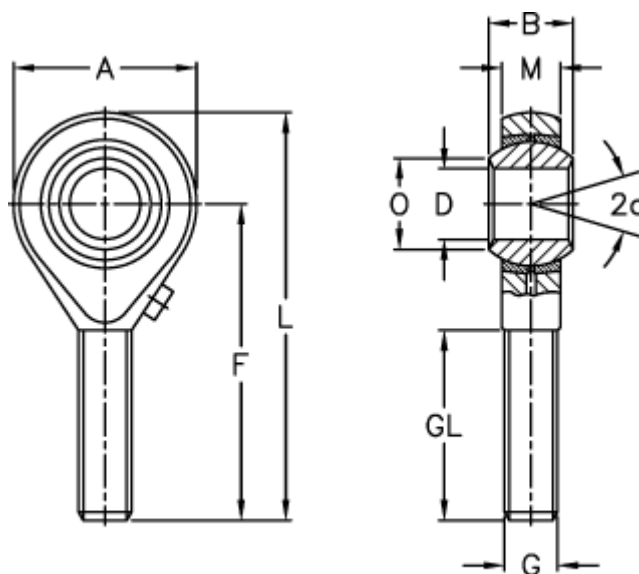

Article number: 54300930

Description: LDK Rod end POS 30

## Measures

A	= 70	L	= 145
a (degrees)	= 17	M	= 25.00
B	= 37	O	= 34.80
D	= 30	Static load C0 (kN)	= 88.0
Dynamic load C (kN)	= 54.3	Weight (g)	= 1070
F	= 110		
g	= M30x2		
GL	= 66		